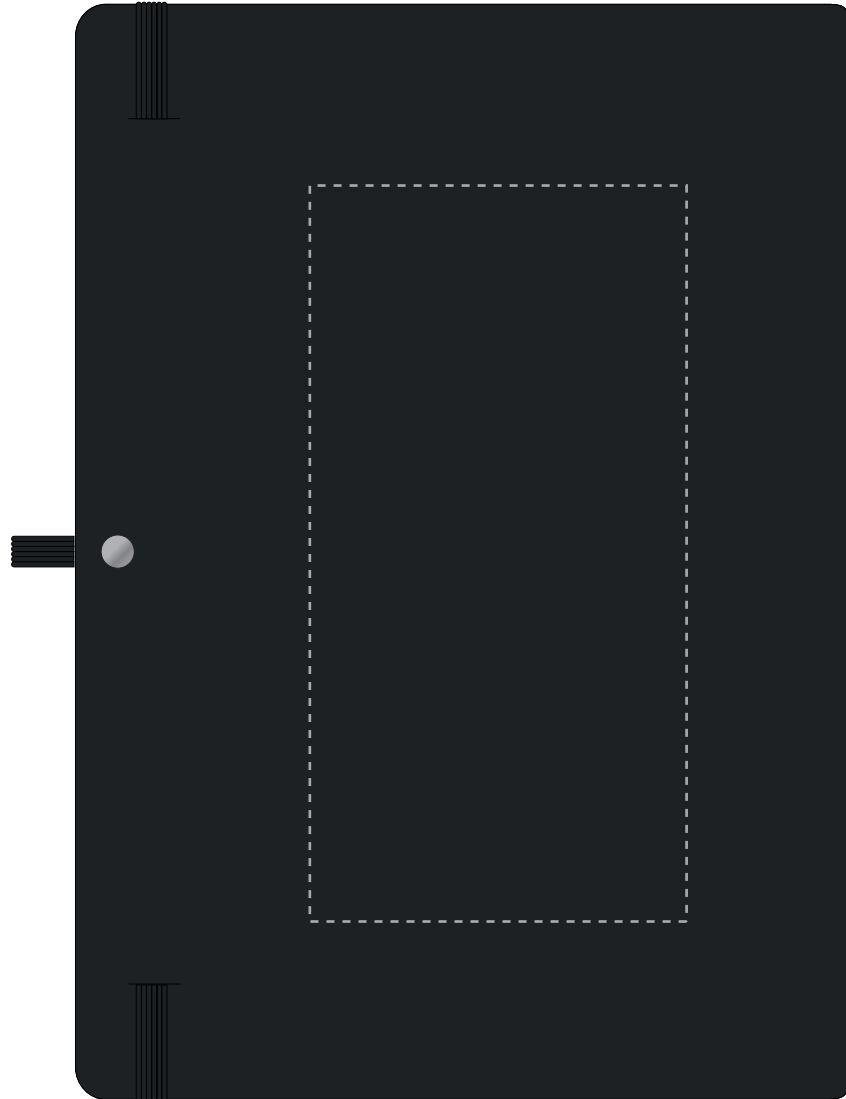

ARTWORK SCALE 50%
FrontProduct Image for visualisation
- colours may vary

- CENTRED TO PRINT AREA
- CENTRED TO NOTEBOOK

The dashed line is to demonstrate print area and will not appear on your printed item

Full colour printing

Due to the nature of the product the print position may vary by 2 - 3 mm

ARTWORK SCALE 50%

Back

Product Image for visualisation
- colours may vary

- CENTRED TO PRINT AREA
- CENTRED TO NOTEBOOK

The dashed line is to demonstrate print area and will not appear on your printed item

PLEASE NOTE:

- All colours including print and product are for visual purposes only and should not be regarded as the actual colour of the product and print.
- Some products may vary from batch to batch and may differ from previous orders.
- The colour and texture of a product can also have an effect on the final print colour.
- By approving this order we accept that you understand these terms.