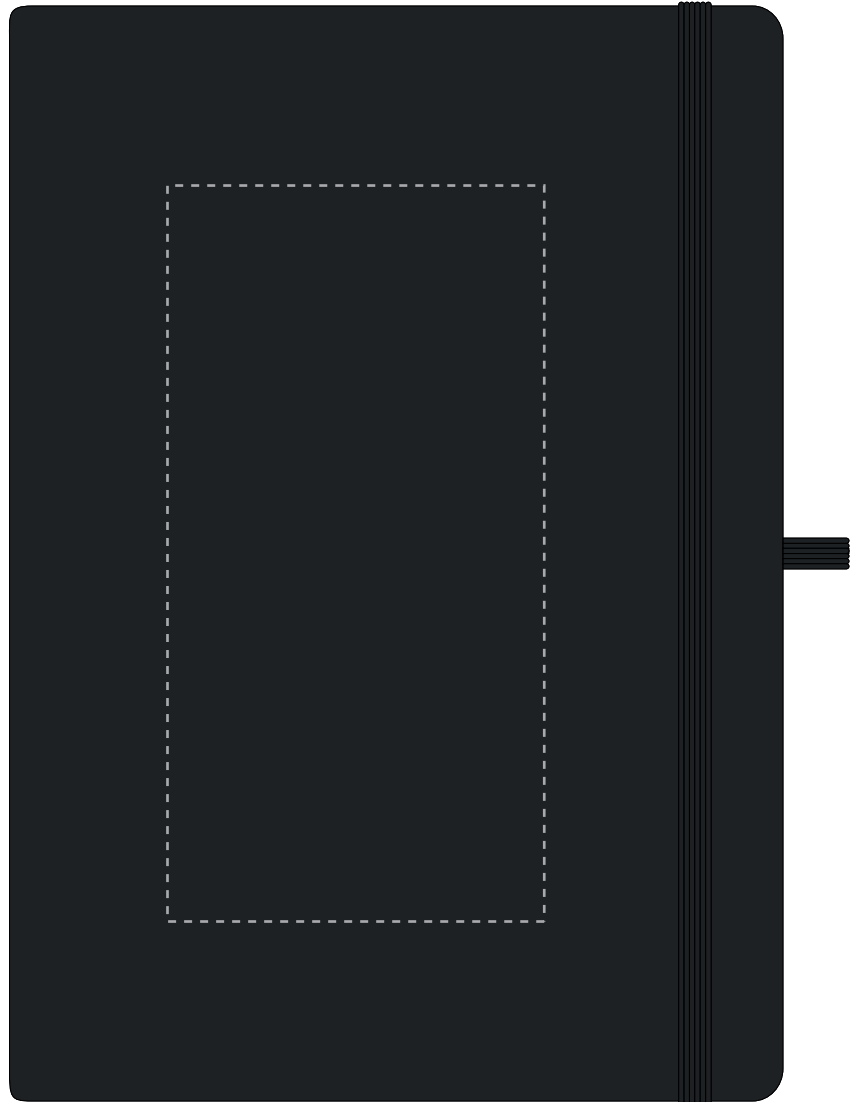

Your Ref:	Quantity:	Product Code: QS0344
Our Ref:	Version: 1	Product Colour: BLACK

PRINTING CONCERNS:

We stock this item in the following colours

**PANTONE REFERENCE(S)**

Full colour printing

Due to the nature of the product the print position may vary by 2 - 3 mm

ARTWORK SCALE 50%
FrontProduct Image for visualisation
- colours may vary

- CENTRED TO PRINT AREA
- CENTRED TO NOTEBOOK

The dashed line is to demonstrate print area and will not appear on your printed item